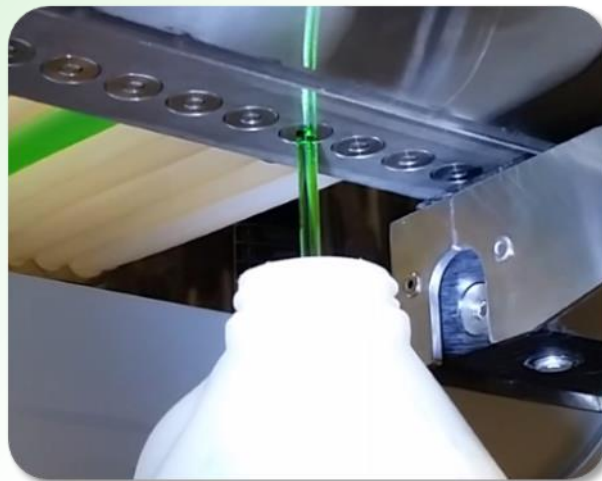

## ***PRECISION DISPENSING WITH ANY VESSEL SIZE***

Every HMJ tech automated dispenser has single-point dispensing. It aligns each and every valve directly over the opening of your container, no matter how small. Even small cups and narrow-neck jugs are an easy target for our precision positioning and predictable flow.

Single-point dispense offers the following advantages:

- Improved batch accuracy
- Improved hygiene
- Improved mixing efficiency

All HMJ tech valves, from our small 2-stage valves to our factory-level 4-stage valve, are capable of hitting small targets with perfect precision and hygiene every time.